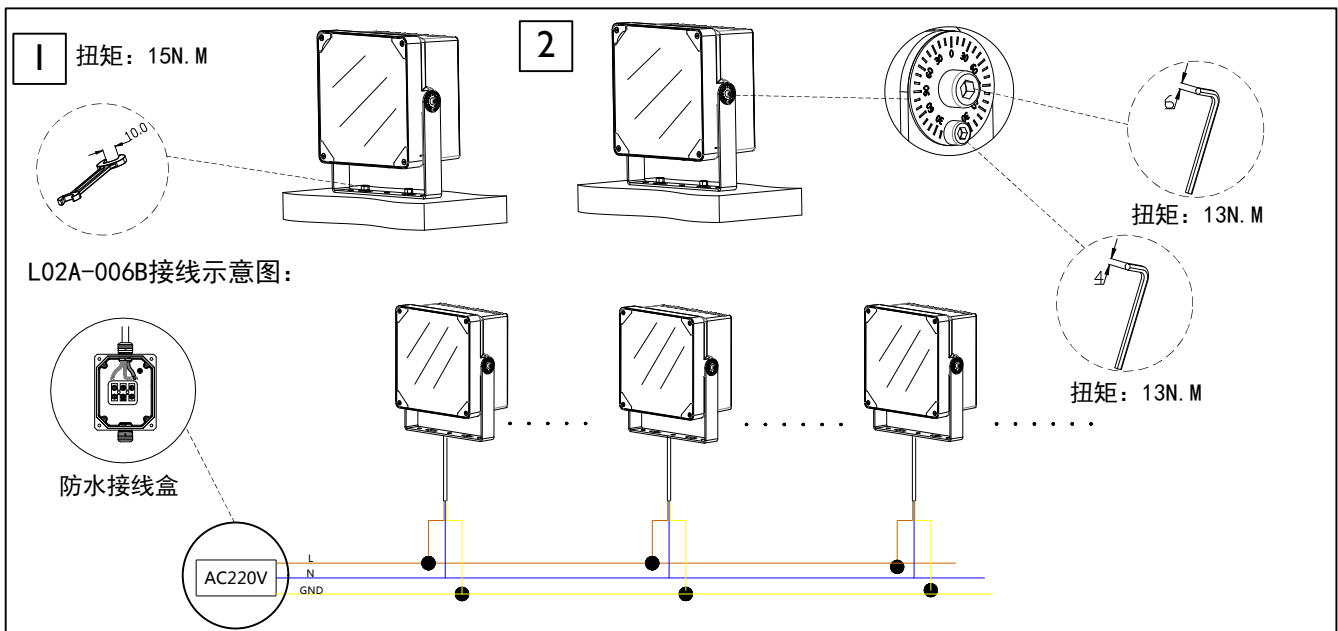

LED PROJECTOR LIGHT

L02A-020C/024C/036C

Mounting instruction

GB
7000

IEC
60598

IP66

ta
50°

CE

Type Number 产品型号	LEDs 颗粒数	Power 功率	Voltage 电压	CT 色温	kg
L02A-020C	20	20W/40W	DC36V	3000K/4000K/5000K	5.0
L02A-024C	24	48W	DC36V	3000K/4000K/5000K	5.0
L02A-036C	36	36W/72W	DC36V	3000K/4000K/5000K	5.0

1. The luminaire shall be installed by a qualified electrician and wired in accordance with the latest IEE electrical regulations or the national requirements.
灯具应由有资格的电工安装，接线要符合IEE电气标准或国家标准。
2. No supplied water-proof box, installation should be advised by qualified professional.
不提供防水接线盒，安装应征询有资格的人的建议。
3. The external flexible cable can not be replaced. If the cable is damaged, the luminaire should be discarded.
灯具外部软线不可替换，如有损坏，灯具报废。