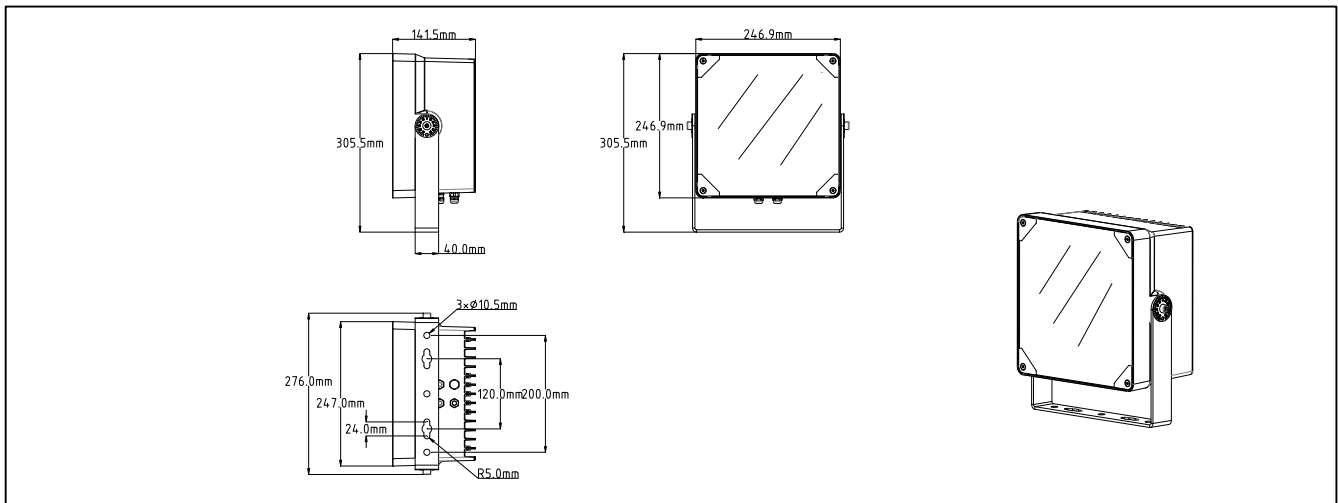

LED PROJECTOR LIGHT

L02A-020C/024C/036C

Mounting instruction

GB
7000

IEC
60598

IP66

ta
50°

CE

Type Number 产品型号	LEDs 颗粒数	Power 功率	Voltage 电压	CT 色温	kg
L02A-020C	20	20W/40W	DC36V	3000K/4000K/5000K	5.0
L02A-024C	24	48W	DC36V	3000K/4000K/5000K	5.0
L02A-036C	36	36W/72W	DC36V	3000K/4000K/5000K	5.0

1. The luminaire shall be installed by a qualified electrician and wired in accordance with the latest IEE electrical regulations or the national requirements.
灯具应由有资格的电工安装，接线要符合IEE电气标准或国家标准。
2. No supplied water-proof box, installation should be advised by qualified professional.
不提供防水接线盒，安装应征询有资格的人的建议。
3. The external flexible cable can not be replaced. If the cable is damaged, the luminaire should be discarded.
灯具外部软线不可替换，如有损坏，灯具报废。